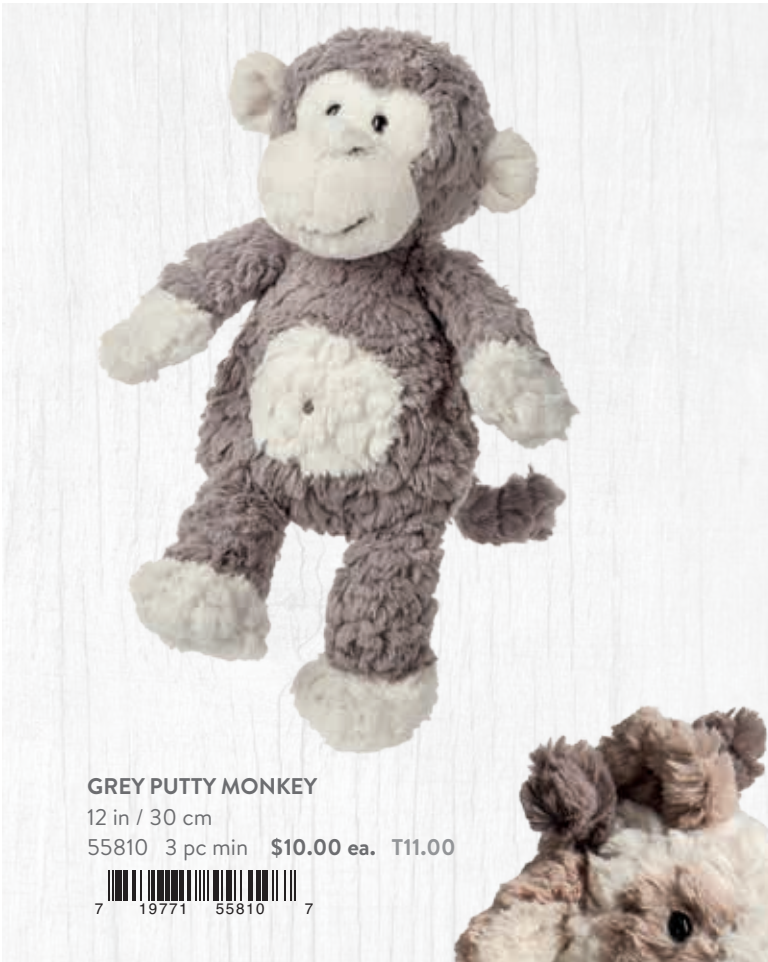

GREY PUTTY MONKEY

12 in / 30 cm

55810 3 pc min $10.00 ea. T11.00