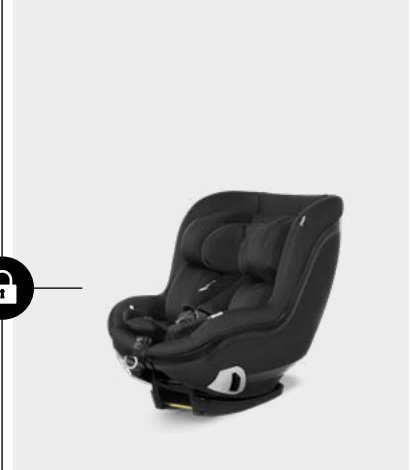

Shop'n Drive®

COMBINE OUR SELECT BABY WITH YOUR FAVOURITE HAUCK STROLLER

DRIVE CAR SEATS

selectline SELECT BABY

i-SIZE (SELECT BASE NEEDED) 0 – ~18 MO | 40 – 85 CM
ISOFIX (SELECT BASE NEEDED) 0 – ~18 MO | MAX 13 KG
3-POINT BELT 0 – ~18 MO | MAX 13 KG

selectline SELECT BASE

1 for 2

selectline SELECT KIDS

i-SIZE (SELECT BASE NEEDED) REBOARD 40 – 105 CM
ISOFIX (SELECT BASE NEEDED) REBOARD 0 – 18 KG

WHAT'S INCLUDED

* **New**
COLORS
&
ART-NO.

BLACK BLACK 614280