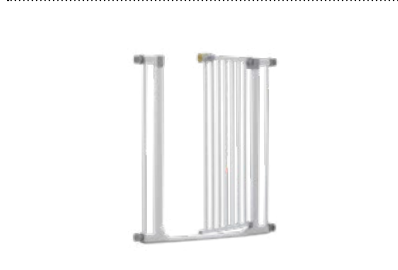

*
New
COLORS
&
ART-NO.

WHITE 597422

SILVER 597385

*
LOOK AT
THE ORDER
SHEET
FOR FULL
COLOR
RANGE

extensions
SEPERATELY
available

SPECIALS

STUMBLE-FREE SAFETY GATE WITH EXTRA-FLAT PASSAGE | **EQUIPPED WITH** DOUBLE MANUAL CLOSURE MECHANISM AND ONE HANDED OPENING | **1 OR 2 WAY OPENING** DOOR CAN BE SET TO OPEN IN ONE OR BOTH DIRECTIONS

METAL SAFETY GATE WITH WOODEN BRACES | **EQUIPPED WITH** DOUBLE MANUAL CLOSURE MECHANISM AND ONE HANDED OPENING