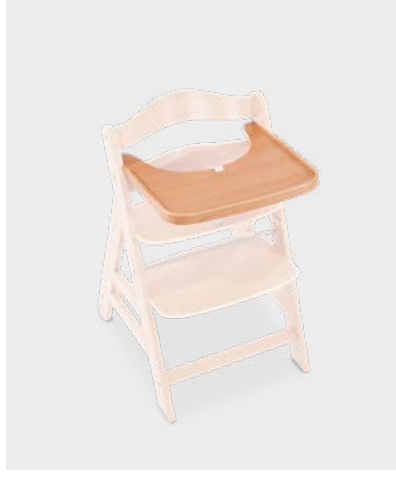

ALPHA WOODEN TRAY

comfortline

FROM 6 MO UP TO 36 MO