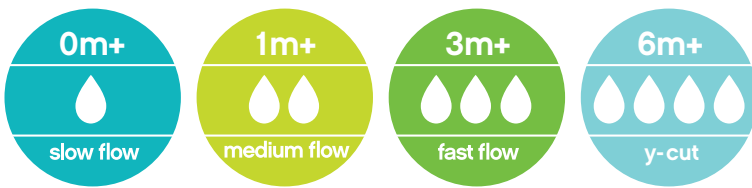

breeze™ teats

- 4 different flow rates available
- anti-colic design with ActiveFlow® vent
- easiest to clean
- fits all breeze plastic and glass bottles

- 🌿 **48436** 2-pack level 1, slow flow 0+
- 🌿 **48366** 2-pack level 2, medium flow 1m+
- 🌿 **48426** 2-pack level 3, fast flow 3m+
- 🌿 **48356** 2-pack Y-cut, thicker fluids 6m+

4 Different Nipple Flow Rates Available

AGE RANGES ARE APPROXIMATE, YOUR BABY'S NEEDS MAY VARY.

🌿 **48476**
breeze™
60 ml newborn bottle 2pack

- ideal for newborns and preemies, with newborn/preemie flow teat
- easiest to clean and assemble - only 2 pieces
- anti-colic design with ActiveFlow® vent included in teat
- fine graduations measure exactly what baby is drinking
- BPA -free